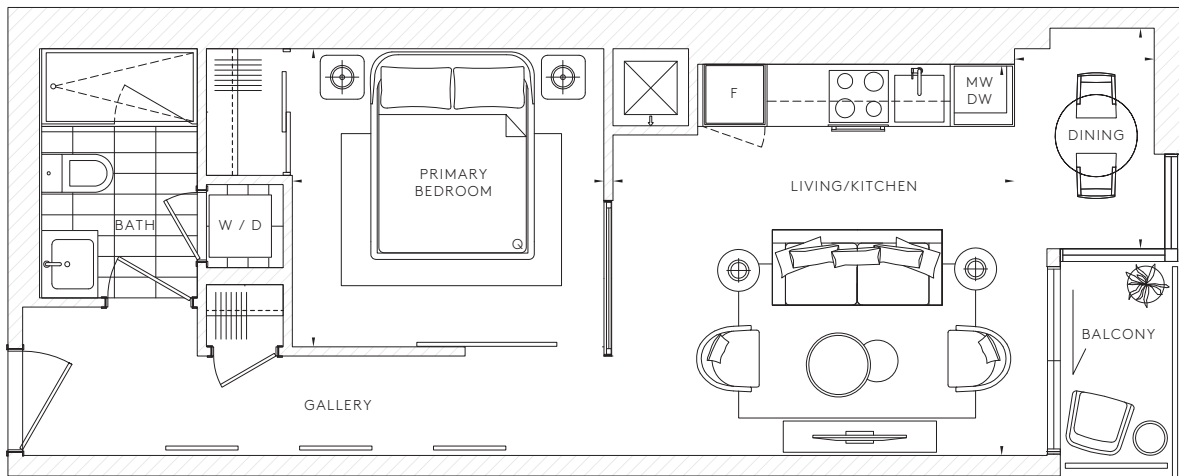

SUITE 1D

1 BEDROOM

Interior Living	499 SQ.FT.
Exterior Living	23 SQ.FT.
Total Living	522 SQ.FT.
Living/Kitchen	12'-11" X 12'-11"
Dining	4'-6" X 7'-1"
Primary Bedroom	10'-0" X 9'-7"

All dimensions and specifications are approximate. Certain plans are reverse or mirror image. Balcony square footages are estimated and may vary from that stated. Please see Sales Representative for details. Furniture not included. Refer to key plan for unit location and orientation. E. & O.E.